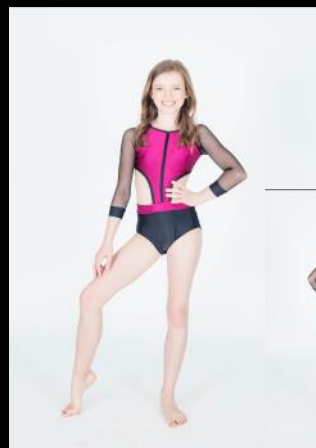

OLIVIA LEOTARD 73347