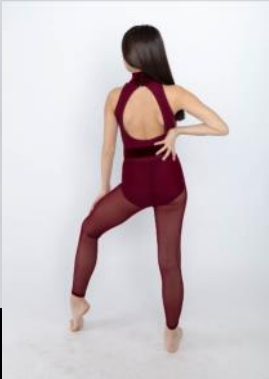

POP DANCING

DANCE EASY COLLECTION

10 MUST HAVE NOT SO BASIC BASICS. ENDLESS MIX AND MATCH LOOKS FOR COSTUME, CLASS OR CONVENTION

A/B/C

B/D

A/F/E

- A. 83126- ZIP BACK LEO
(MESH OR WAVY LACE)
- B. 04114- PLUNGING BRA
- C. 05109- BRIEF
- D. 31123- LEGGING
- E. 37122- BIKE SHORT
- F. 74124- HIGH NECK CROSS
BACK BRA

E. LEGGING: 311123

F. 74124 HIGH NECK CROSS BACK TOP

34105

39112

34106

31603

LEOTARD: 93303

MESH LEGGING: 31601

A

B

C

D

- A. 89330 CAMISOLE SPORT DRESS
- B. 89322 V FRONT AND BACK DRESS
- C. 89329 COLOR BLOCK MESH SLEEVE DRESS
- D. 89327 MOCK NECK SLEEVELESS DRESS

- A. 84331 MOCK NECK ZIP FRONT LONG CROP, FRONT LINED, SHOWN IN BERRY ZSA ZSA WITH BLACK MYSTIQUE
- B. 84334 TANK LONG CROP WITH TRIM, FRONT LINED, SHOWN IN PURPLE ZSA ZSA WITH PURPLE MYSTIQUE TRIM
- C. 84333 COLLAR LONG CROP, FRONT LINED SHOWN IN LIME ZSA ZSA WITH BLACK MATTE