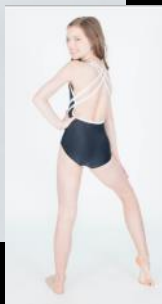

73120

FASHION

LEFT TO RIGHT: 73346 DEMI LEOTARD IN CORAL

73339 HANNAH LEOTARD IN CANTALOUPE

73342 TRIXIE LEOTARD IN LEMON

73340 CASSIE LEOTARD IN MINT

33605 CAROLINE LEOTARD IN TROPICAL TURQUOISE

33606 SADIE LEOTARD IN VIOLET

73324 MICHELLE LEOTARD IN CERISE

FASHION

73324 MICHELLE LEOTARD

73325 SUNNY LEOTARD
NEON ORANGE, GLOW GREEN,
SAMBA YELLOW, AND CORAL

FASHION

CRESCENT LEOTARD 73321

CAROLINE LEOTARD 33605

LAUREN LEOTARD 73322

SADIE LEOTARD 33606

JESSICA LEOTARD 73124

SERENA LEOTARD 73341

OLIVIA LEOTARD 73347

DEMI LEOTARD 73346

MONTREAL LEOTARD 73335

Style 73117

Style BX111616

Style 73113

STYLE 83125

TOP: 74124

BRIEF: 05108

TOP: 34305

BRIEF: 05106

LITTLE GIRLS

39107