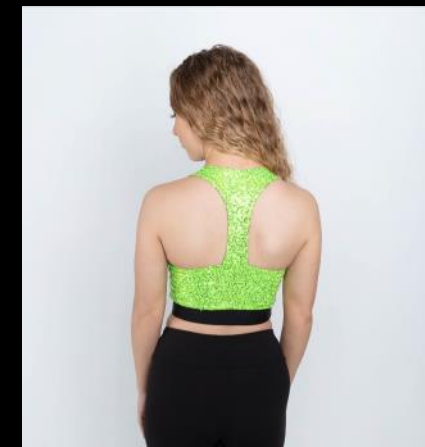

TEAM DRESSES

- A. 89323 CROSS BACK DRESS
- B. 89321 MOCK NECK LONG SLEEVE DRESS
- C. 89328 TRIMMED HALTER DRESS
- D. 89326 CROSS FRONT MESH

DRESSES AVAILABLE IN SOLID,
MYSTIQUE, OR SEQUIN.
CUSTOM LETTERING AVAILABLE ON
ALL OUR DESIGNS.
SEE MORE DESIGNS AT WWW.BPDESIGNS.US

A

B

C

D

- A. 89330 CAMISOLE SPORT DRESS
- B. 89322 V FRONT AND BACK DRESS
- C. 89329 COLOR BLOCK MESH SLEEVE DRESS
- D. 89327 MOCK NECK SLEEVELESS DRESS

- A. 84331 MOCK NECK ZIP FRONT LONG CROP, FRONT LINED, SHOWN IN BERRY ZSA ZSA WITH BLACK MYSTIQUE
- B. 84334 TANK LONG CROP WITH TRIM, FRONT LINED, SHOWN IN PURPLE ZSA ZSA WITH PURPLE MYSTIQUE TRIM
- C. 84333 COLLAR LONG CROP, FRONT LINED SHOWN IN LIME ZSA ZSA WITH BLACK MATTE

PICK YOUR PRINT

Easy costume pieces or custom fashion that can be ordered in any print.

Contact us for more print options!

A. 84332 Cold Shoulder Crop, Front Lined for Prints (Left Teal Mystique, Right Checks #901)

B. 84335 Wide Shoulder Mock Neck Crop, Zip Back, Front lined (Shown in Krazy Waves #902)

Any of our tops can be ordered in any of our fabrics, Here are just some of our prints. Can't find what you are looking for? Contact us for more options!