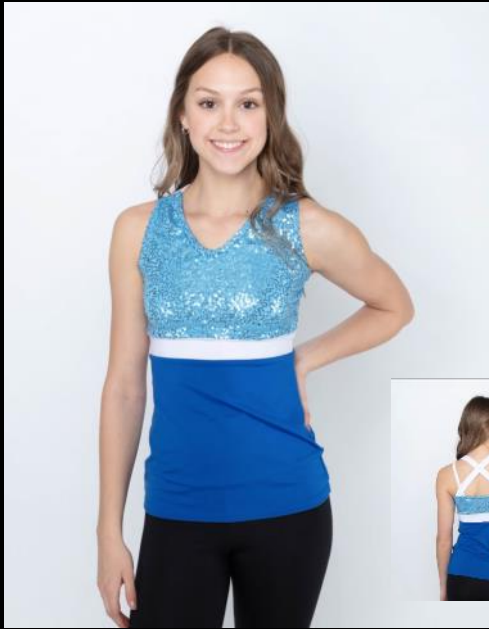

B. 84335 Wide Shoulder Mock Neck Crop, Zip Back, Front lined (Shown in Krazy Waves #902)

Any of our tops can be ordered in any of our fabrics, Here are just some of our prints. Can't find what you are looking for? Contact us for more options!

74323

84340

84346

84342

84348

84343

SUBLIMATION & FIELD DRESSES

HALF SKIRT BIKETARD: 89324, ZIP BACK BIKETARD WITH HALF SKIRT ATTACHED. AVAILABLE WITH LONG LEGS, FULL SKIRT, 3/4 SKIRT, OR SKIRT TURNED ON ANY ANGLE. FOR CUSTOM OPTIONS ON THIS COSTUME CONTACT US.