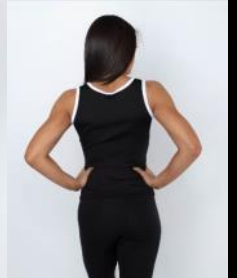

74323

84340

84346

84342

84348

84343

SUBLIMATION & FIELD DRESSES

HALF SKIRT BIKETARD: 89324, ZIP BACK BIKETARD WITH HALF SKIRT ATTACHED. AVAILABLE WITH LONG LEGS, FULL SKIRT, 3/4 SKIRT, OR SKIRT TURNED ON ANY ANGLE. FOR CUSTOM OPTIONS ON THIS COSTUME CONTACT US.