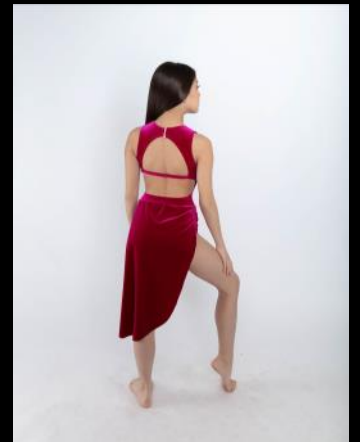

TOP 84336 SWEETHEART CROP, SHOWN IN BURGUNDY SLICK
PANT 31112 WIDE PANEL, HIGH WAISTED LEGGINGS, SHOWN IN SILK
STRETCH AND BURGUNDY SLICK

COSTUMES

LEFT: 96311

CENTER: 96315

RIGHT: 99321

99327

99321

99326