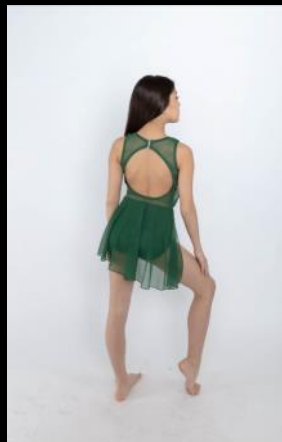

TOP 84336 SWEETHEART CROP, SHOWN IN BURGUNDY SLICK
PANT 31112 WIDE PANEL, HIGH WAISTED LEGGINGS, SHOWN IN SILK
STRETCH AND BURGUNDY SLICK

COSTUMES

LEFT: 96311

CENTER: 96315

RIGHT: 99321

99327

99321

99326