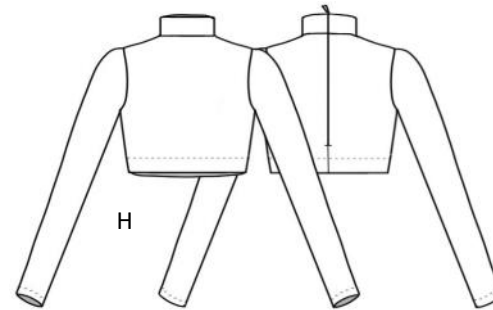

I

J

K

L

M

N

- A. 31101 LOW RISE, ELASTIC WAIST LEGGING
- B. 31123 HIGH RISE, WIDE BAND LEGGING
- C. 31119 MID/HIGH RISE SUPER SKINNY PANT
- D. 31127 MID/LOW RISE JAZZ PANT
- E. 31102 MID RISE CAPRI ELASTIC WAIST
- F. 31124 HIGH RISE CAPRI WIDE WAISTBAND
- G. 31125 MID RISE CAPRI WITH NO ELASTIC WAISTBAND
- H. 84114 ZIP BACK MOCK NECK CROP
- I. 74126 CAMI RACER BRA
- J. 74124 SQUARE NECK CROSS BACK BRA
- K. 74121 RACERFRONT CROSS BACK BRA
- L. 74307 MESH CHEST SWEETHEART MOCK NECK
- M. 74114 SWEETHEART TIE BACK BRA
- N. 04105 RACERBACK BRA