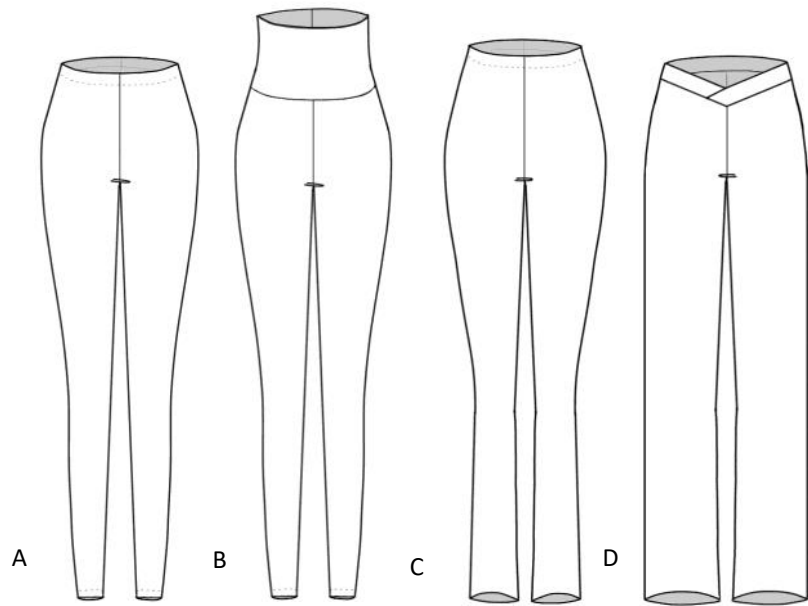

I

J

K

L

M

N

- A. 31101 LOW RISE, ELASTIC WAIST LEGGING
- B. 31123 HIGH RISE, WIDE BAND LEGGING
- C. 31119 MID/HIGH RISE SUPER SKINNY PANT
- D. 31127 MID/LOW RISE JAZZ PANT
- E. 31102 MID RISE CAPRI ELASTIC WAIST
- F. 31124 HIGH RISE CAPRI WIDE WAISTBAND
- G. 31125 MID RISE CAPRI WITH NO ELASTIC WAISTBAND
- H. 84114 ZIP BACK MOCK NECK CROP
- I. 74126 CAMI RACER BRA
- J. 74124 SQUARE NECK CROSS BACK BRA
- K. 74121 RACERFRONT CROSS BACK BRA
- L. 74307 MESH CHEST SWEETHEART MOCK NECK
- M. 74114 SWEETHEART TIE BACK BRA
- N. 04105 RACERBACK BRA