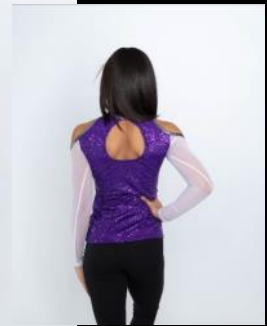

74323

84340

84346

84342

84348

84343

SUBLIMATION & FIELD DRESSES

HALF SKIRT BIKETARD: 89324, ZIP BACK BIKETARD WITH HALF SKIRT ATTACHED. AVAILABLE WITH LONG LEGS, FULL SKIRT, 3/4 SKIRT, OR SKIRT TURNED ON ANY ANGLE. FOR CUSTOM OPTIONS ON THIS COSTUME CONTACT US.