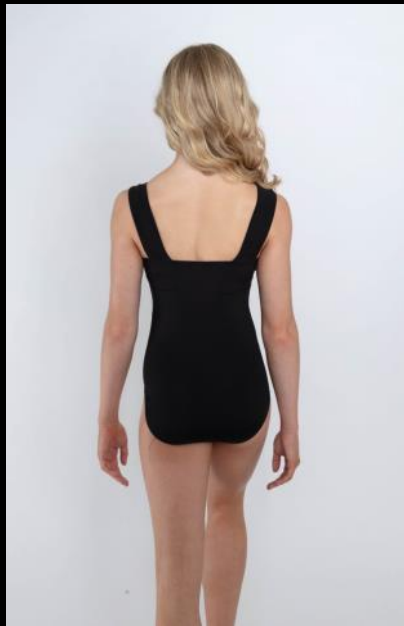

BASIC LEOS

33123- WIDE STRAP
PRINCESS SEAM

03110-FLAT FRONT CAMI

33124- PINCH FRONT
PRINCESS SEAM CAMI

03109- ZIP BACK, NECK
LONG SLEEVE

SEE MORE BASIC STYLES AT WWW.BPDESIGNS.US

BOTTOMS

87505