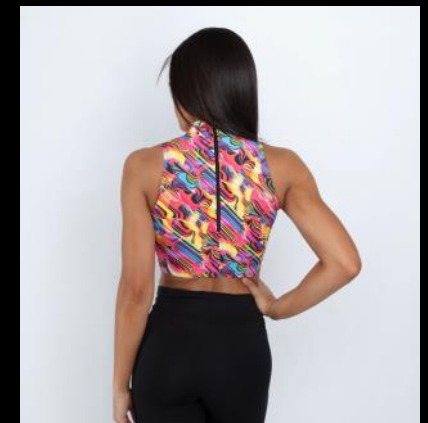

A

B

C

D

- A. 89330 CAMISOLE SPORT DRESS
- B. 89322 V FRONT AND BACK DRESS
- C. 89329 COLOR BLOCK MESH SLEEVE DRESS
- D. 89327 MOCK NECK SLEEVELESS DRESS

- A. 84331 MOCK NECK ZIP FRONT LONG CROP, FRONT LINED, SHOWN IN BERRY ZSA ZSA WITH BLACK MYSTIQUE
- B. 84334 TANK LONG CROP WITH TRIM, FRONT LINED, SHOWN IN PURPLE ZSA ZSA WITH PURPLE MYSTIQUE TRIM
- C. 84333 COLLAR LONG CROP, FRONT LINED SHOWN IN LIME ZSA ZSA WITH BLACK MATTE

PICK YOUR PRINT

Easy costume pieces or custom fashion that can be ordered in any print.

Contact us for more print options!

A. 84332 Cold Shoulder Crop, Front Lined for Prints (Left Teal Mystique, Right Checks #901)

B. 84335 Wide Shoulder Mock Neck Crop, Zip Back, Front lined (Shown in Krazy Waves #902)

Any of our tops can be ordered in any of our fabrics, Here are just some of our prints. Can't find what you are looking for? Contact us for more options!