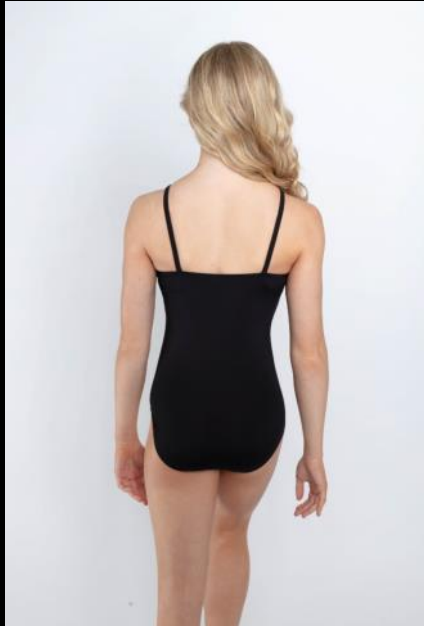

BASIC LEOS

33123- WIDE STRAP
PRINCESS SEAM

03110-FLAT FRONT CAMI

33124- PINCH FRONT
PRINCESS SEAM CAMI

03109- ZIP BACK, NECK
LONG SLEEVE

SEE MORE BASIC STYLES AT WWW.BPDESIGNS.US

BOTTOMS

87505