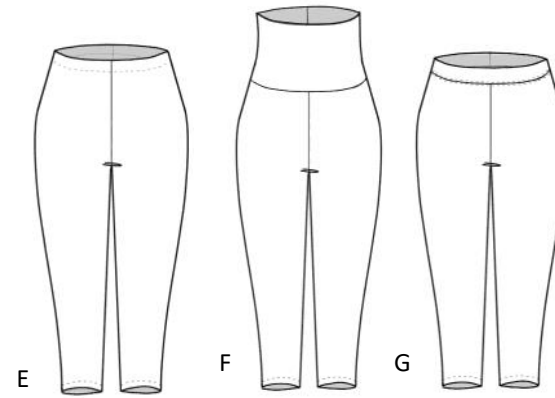

RISE: MEDIUM 2" ELASTIC

INSEAM: 9.5

STYLE 82102 SKORT

RISE: MEDIUM 1" ELASTIC

INSEAM: 2" (SHORTS)

STYLE 05106

RISE: MEDIUM (NO ELASTIC)

LEG HOLE- REGULAR

STYLE 05109

RISE: REGULAR/LOW 1" ELASTIC

LEG HOLE -REGULAR

STYLE 05110

RISE: MEDIUM 1" ELASTIC

LEG HOLE: REGULAR

STYLE 05108

RISE: HIGH 1" ELASTIC

LEG HOLE: REGULAR

*LEG HOLES CAN BE ORDERED IN LOW, REGULAR, AND HIGH, SEE PRICE SHEET FOR MORE BRIEF OPTIONS

I

J

K

L

M

N