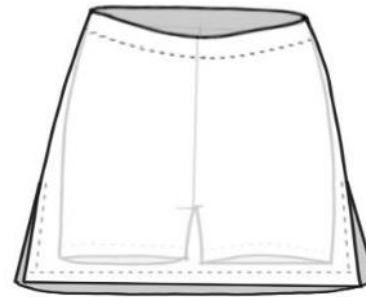

INSEAM: 4"

STYLE 37118

RISE: HIGH

INSEAM: 2.75"

STYLE 37115

RISE: MEDIUM 1" ELASTIC

INSEAM: 6"

STYLE 37122

RISE: MEDIUM 2" ELASTIC

INSEAM: 9.5

STYLE 82102 SKORT

RISE: MEDIUM 1" ELASTIC

INSEAM: 2" (SHORTS)

STYLE 05106

RISE: MEDIUM (NO ELASTIC)

LEG HOLE- REGULAR