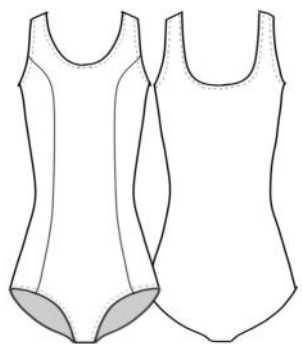

STYLE 05109

RISE: REGULAR/LOW 1" ELASTIC

LEG HOLE -REGULAR

STYLE 05110

RISE: MEDIUM 1" ELASTIC

LEG HOLE: REGULAR

STYLE 05108

RISE: HIGH 1" ELASTIC

LEG HOLE: REGULAR

*LEG HOLES CAN BE ORDERED IN LOW, REGULAR, AND HIGH, SEE PRICE SHEET FOR MORE BRIEF OPTIONS

I

J

K

L

M

N

- A. 31101 LOW RISE, ELASTIC WAIST LEGGING
- B. 31123 HIGH RISE, WIDE BAND LEGGING
- C. 31119 MID/HIGH RISE SUPER SKINNY PANT
- D. 31127 MID/LOW RISE JAZZ PANT
- E. 31102 MID RISE CAPRI ELASTIC WAIST
- F. 31124 HIGH RISE CAPRI WIDE WAISTBAND
- G. 31125 MID RISE CAPRI WITH NO ELASTIC WAISTBAND
- H. 84114 ZIP BACK MOCK NECK CROP
- I. 74126 CAMI RACER BRA
- J. 74124 SQUARE NECK CROSS BACK BRA
- K. 74121 RACERFRONT CROSS BACK BRA
- L. 74307 MESH CHEST SWEETHEART MOCK NECK
- M. 74114 SWEETHEART TIE BACK BRA
- N. 04105 RACERBACK BRA