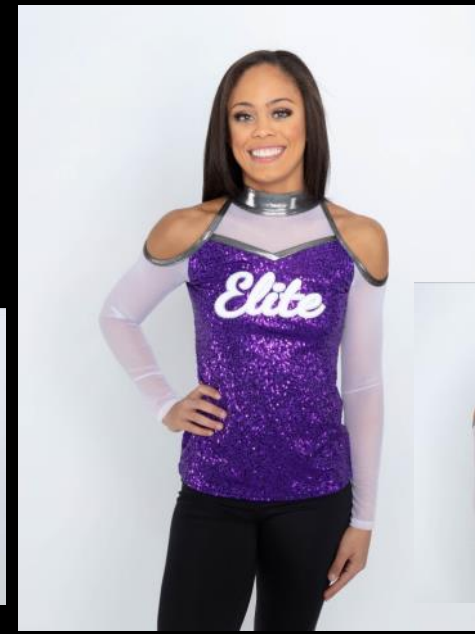

74323

84340

84346

84342

84348

84343

SUBLIMATION & FIELD DRESSES

HALF SKIRT BIKETARD: 89324, ZIP BACK BIKETARD WITH HALF SKIRT ATTACHED. AVAILABLE WITH LONG LEGS, FULL SKIRT, 3/4 SKIRT, OR SKIRT TURNED ON ANY ANGLE. FOR CUSTOM OPTIONS ON THIS COSTUME CONTACT US.