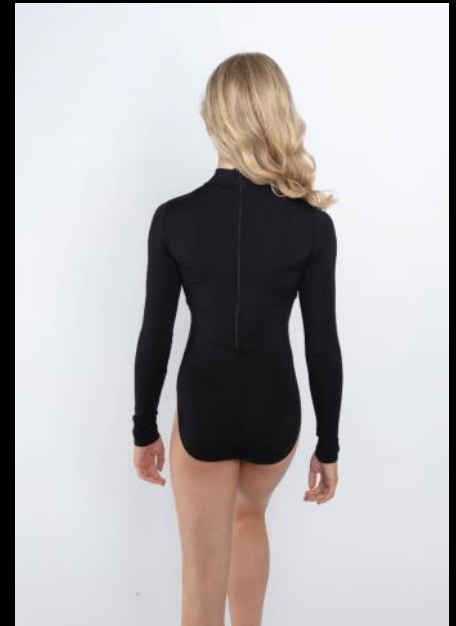

BASIC LEOS

33123- WIDE STRAP
PRINCESS SEAM

03110-FLAT FRONT CAMI

33124- PINCH FRONT
PRINCESS SEAM CAMI

03109- ZIP BACK, NECK
LONG SLEEVE

SEE MORE BASIC STYLES AT WWW.BPDESIGNS.US

BOTTOMS

87505