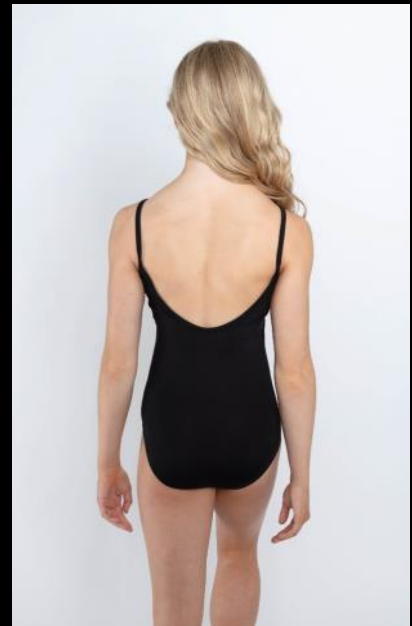

BASIC LEOS

33123- WIDE STRAP
PRINCESS SEAM

03110-FLAT FRONT CAMI

33124- PINCH FRONT
PRINCESS SEAM CAMI

03109- ZIP BACK, NECK
LONG SLEEVE

SEE MORE BASIC STYLES AT WWW.BPDESIGNS.US

BOTTOMS

87505